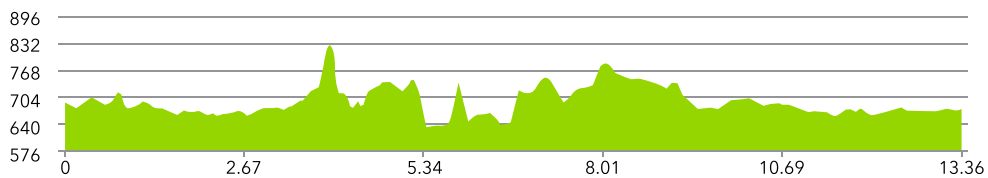

CHATTANOOGA HALF-MARATHON

presented by of Tennessee

RACE COURSE
 MILE MARKER
 AID STATION

CERTIFICATE #TN17006BW

ROUTE ELEVATION (IN FEET)

*Approximately 664 ft of total elevation gain