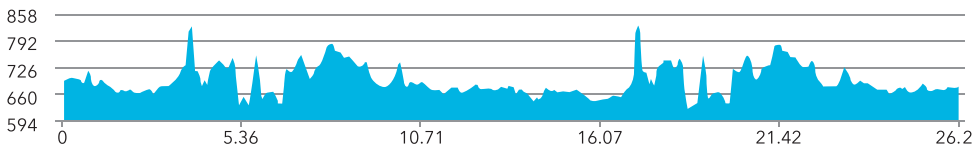

	MILE MARKER		AID STATION
	RACE COURSE		RELAY

ROUTE ELEVATION (IN FEET)

\*Approximately 1271 ft of total elevation gain