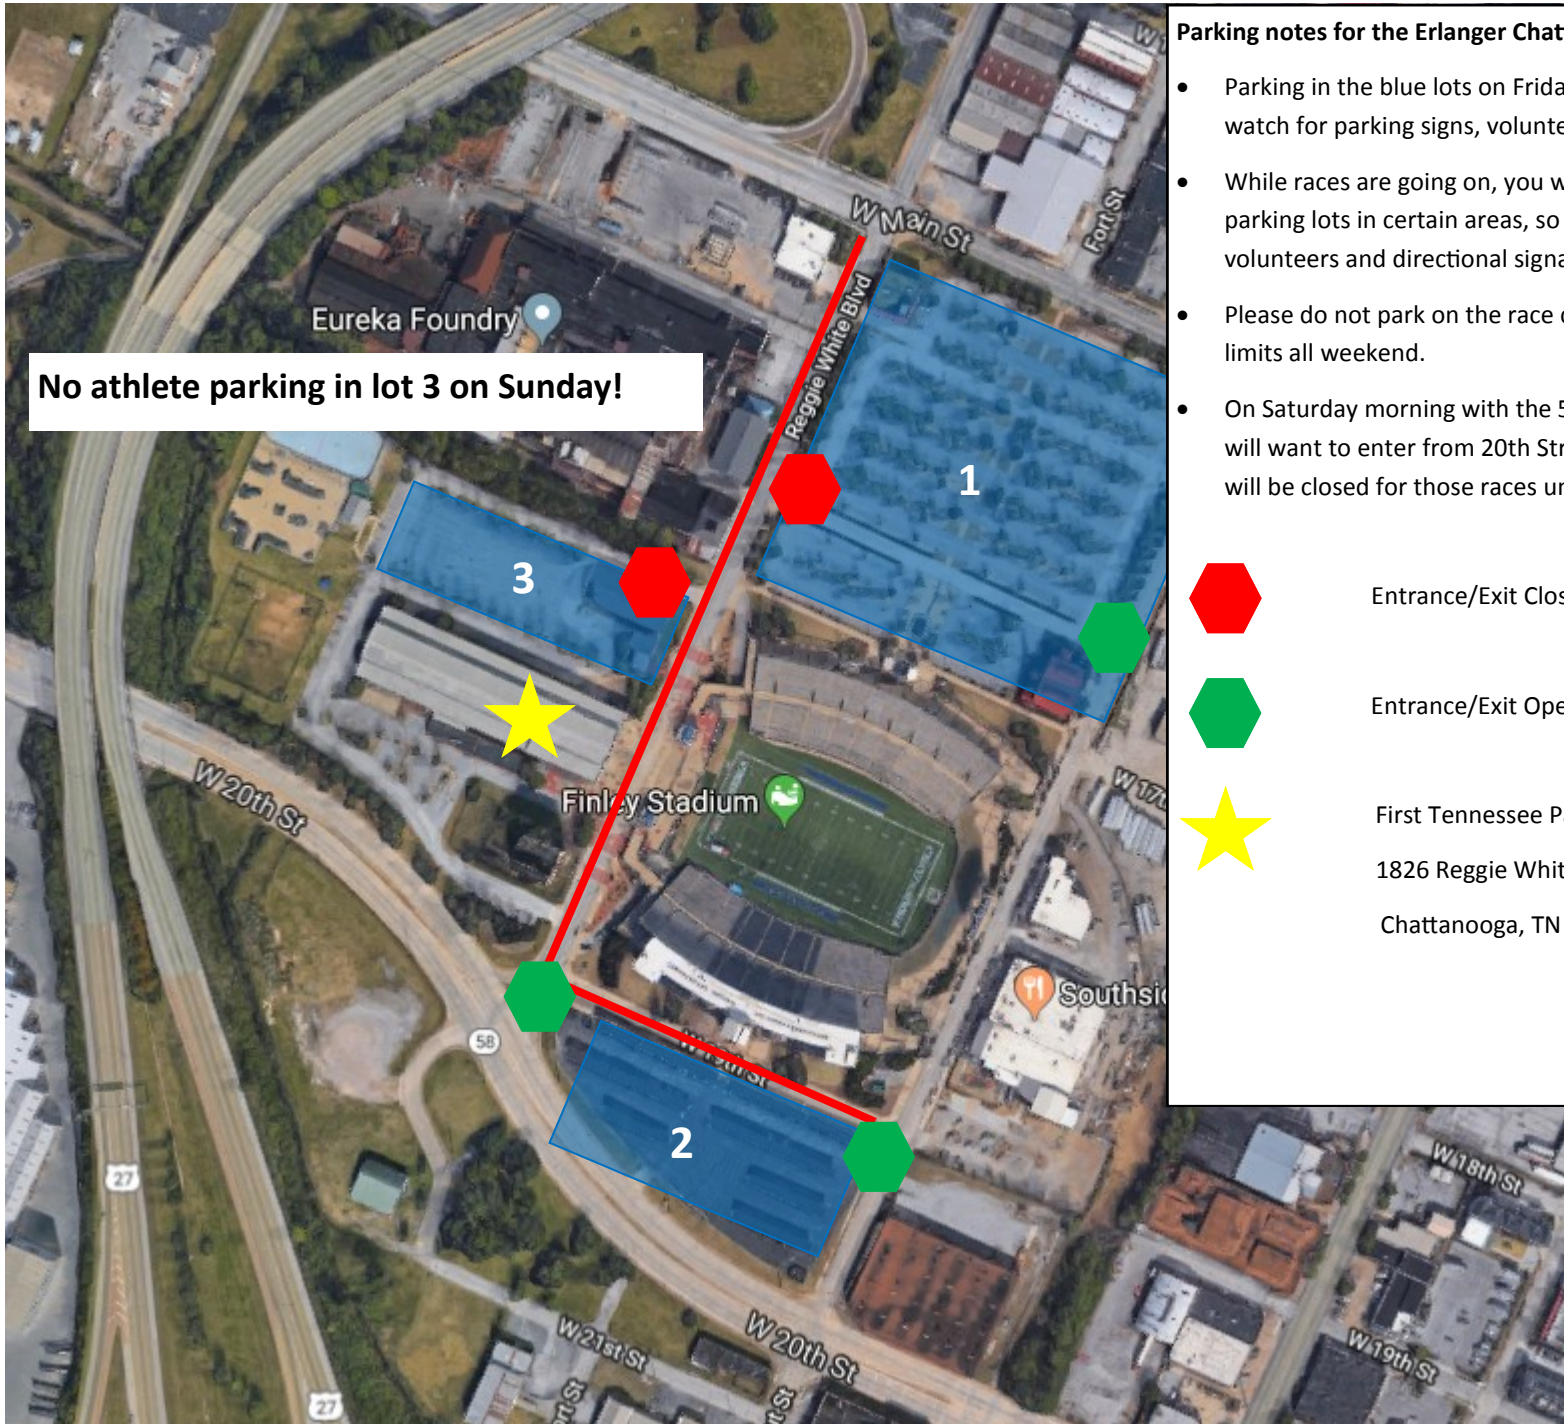

ERLANGER CHATTANOOGA MARATHON WEEKEND

**TWO MEN
AND A
TRUCK.**

"Movers Who Care."

423.893.3450

TWOENCHATTANOOGA.COM

ATHLETE PARKING

Please have pass visible and ready to show upon entrance.

Valid March 1-3, 2019

No athlete parking in lot 3 on Sunday!

Parking notes for the Erlanger Chattanooga Marathon:

- Parking in the blue lots on Friday, Saturday and Sunday! Please watch for parking signs, volunteers and police!
- While races are going on, you will only be able to enter/exit the parking lots in certain areas, so help everyone out and obey the volunteers and directional signage.
- Please do not park on the race course! The red areas are off limits all weekend.
- On Saturday morning with the 5K and the Kid's Fun Run, you will want to enter from 20th Street into lot 2, 3. Main Street will be closed for those races until 11:45am.

-  Entrance/Exit Closed
-  Entrance/Exit Open
-  First Tennessee Pavilion
1826 Reggie White Blvd.
Chattanooga, TN 37408