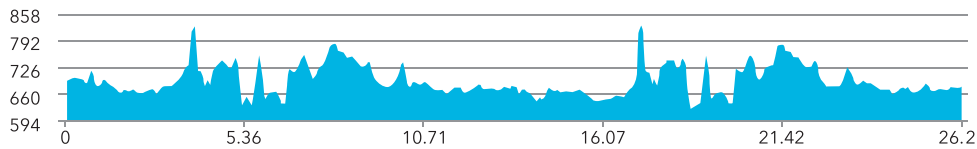

	MILE MARKER		AID STATION
	RACE COURSE		RELAY

CERTIFICATE #TN19001BW

ROUTE ELEVATION (IN FEET)

*Approximately 1271 ft of total elevation gain