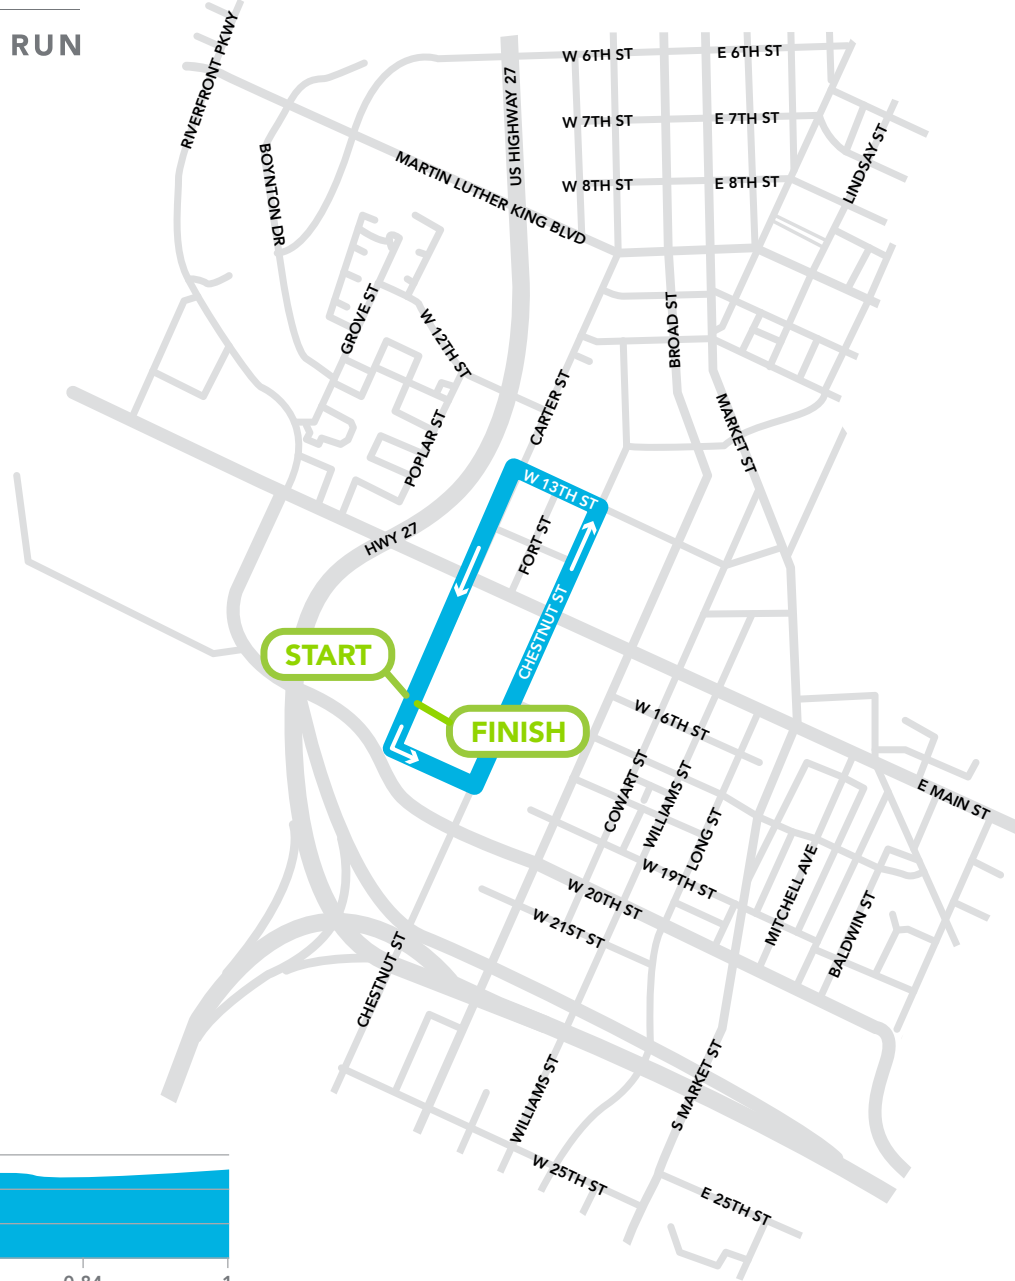

ERLANGER CHATTANOOGA MARATHON WEEKEND

26.2 | 13.1 | RELAY | 5K | KIDS FUN RUN

START

FINISH

ROUTE ELEVATION (IN FEET)